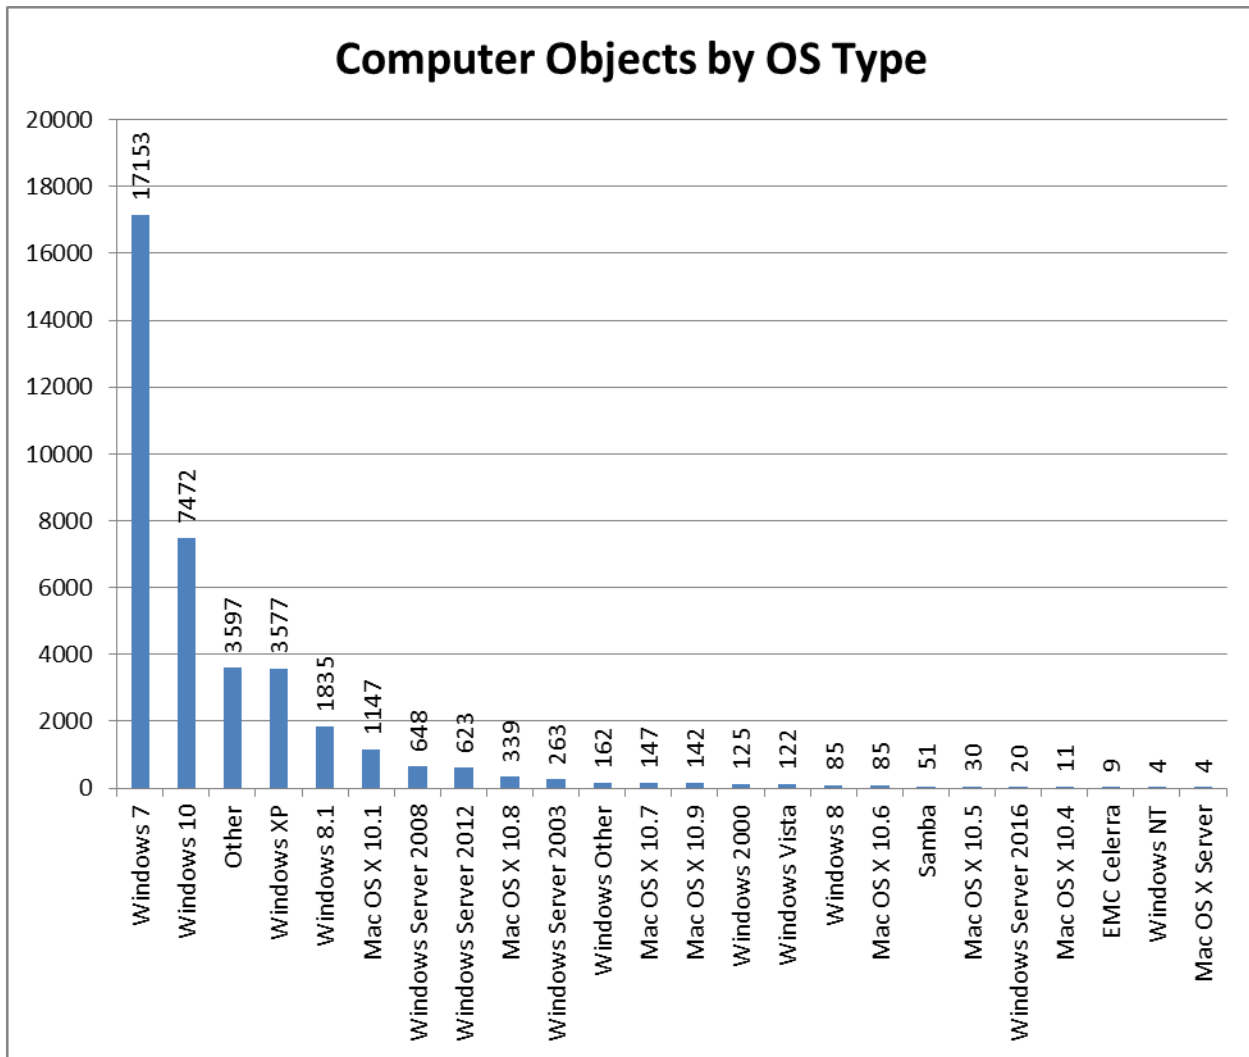

**Windows Enterprise Status**  
**Computer Objects by OS Type**  
November 1, 2016

Note: The above numbers reflect OS values in computer objects but does not attempt to determine if the computer object is “stale” (currently unused). Stale computer objects result when a system is re-purposed or decommissioned in a way that the computer object is not cleaned up.